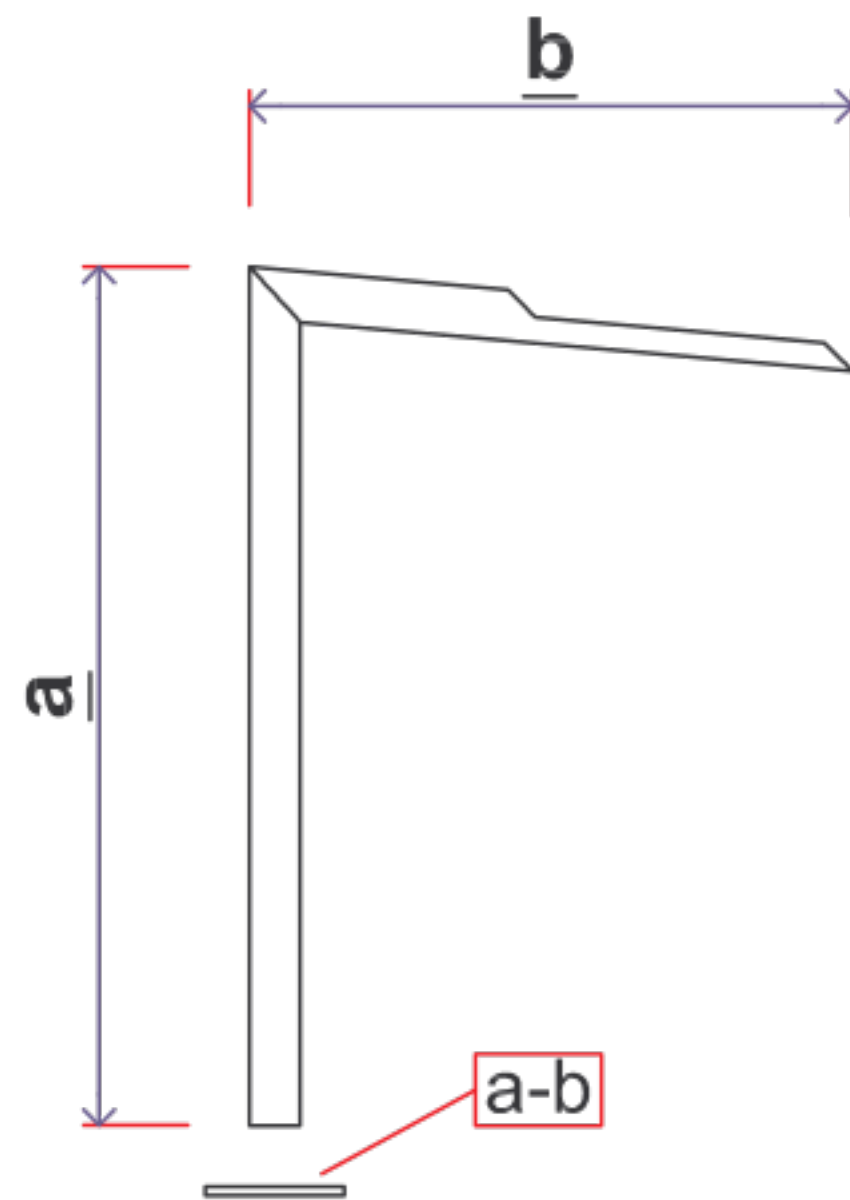

Stk:
Pz:
Pcs:

ART. 2241

WASSERHAHN - RUBINETTO - WATER TAP

Kunde-Cliente-Client

Datum-Data-Date

Edelstahl - Wasserhahn
mit sichtbarem Wasserlauf
Rubinetto in **acciaio inox**
con scorrimento d'acqua a vista
Water tap in **stainless steel**
with running water in sight

a = _____ cm

b = _____ cm

3050

1/2" Innengewinde - Filetto interno - Inner Thread
Ø 25 mm Rohr - Tubo - Tube