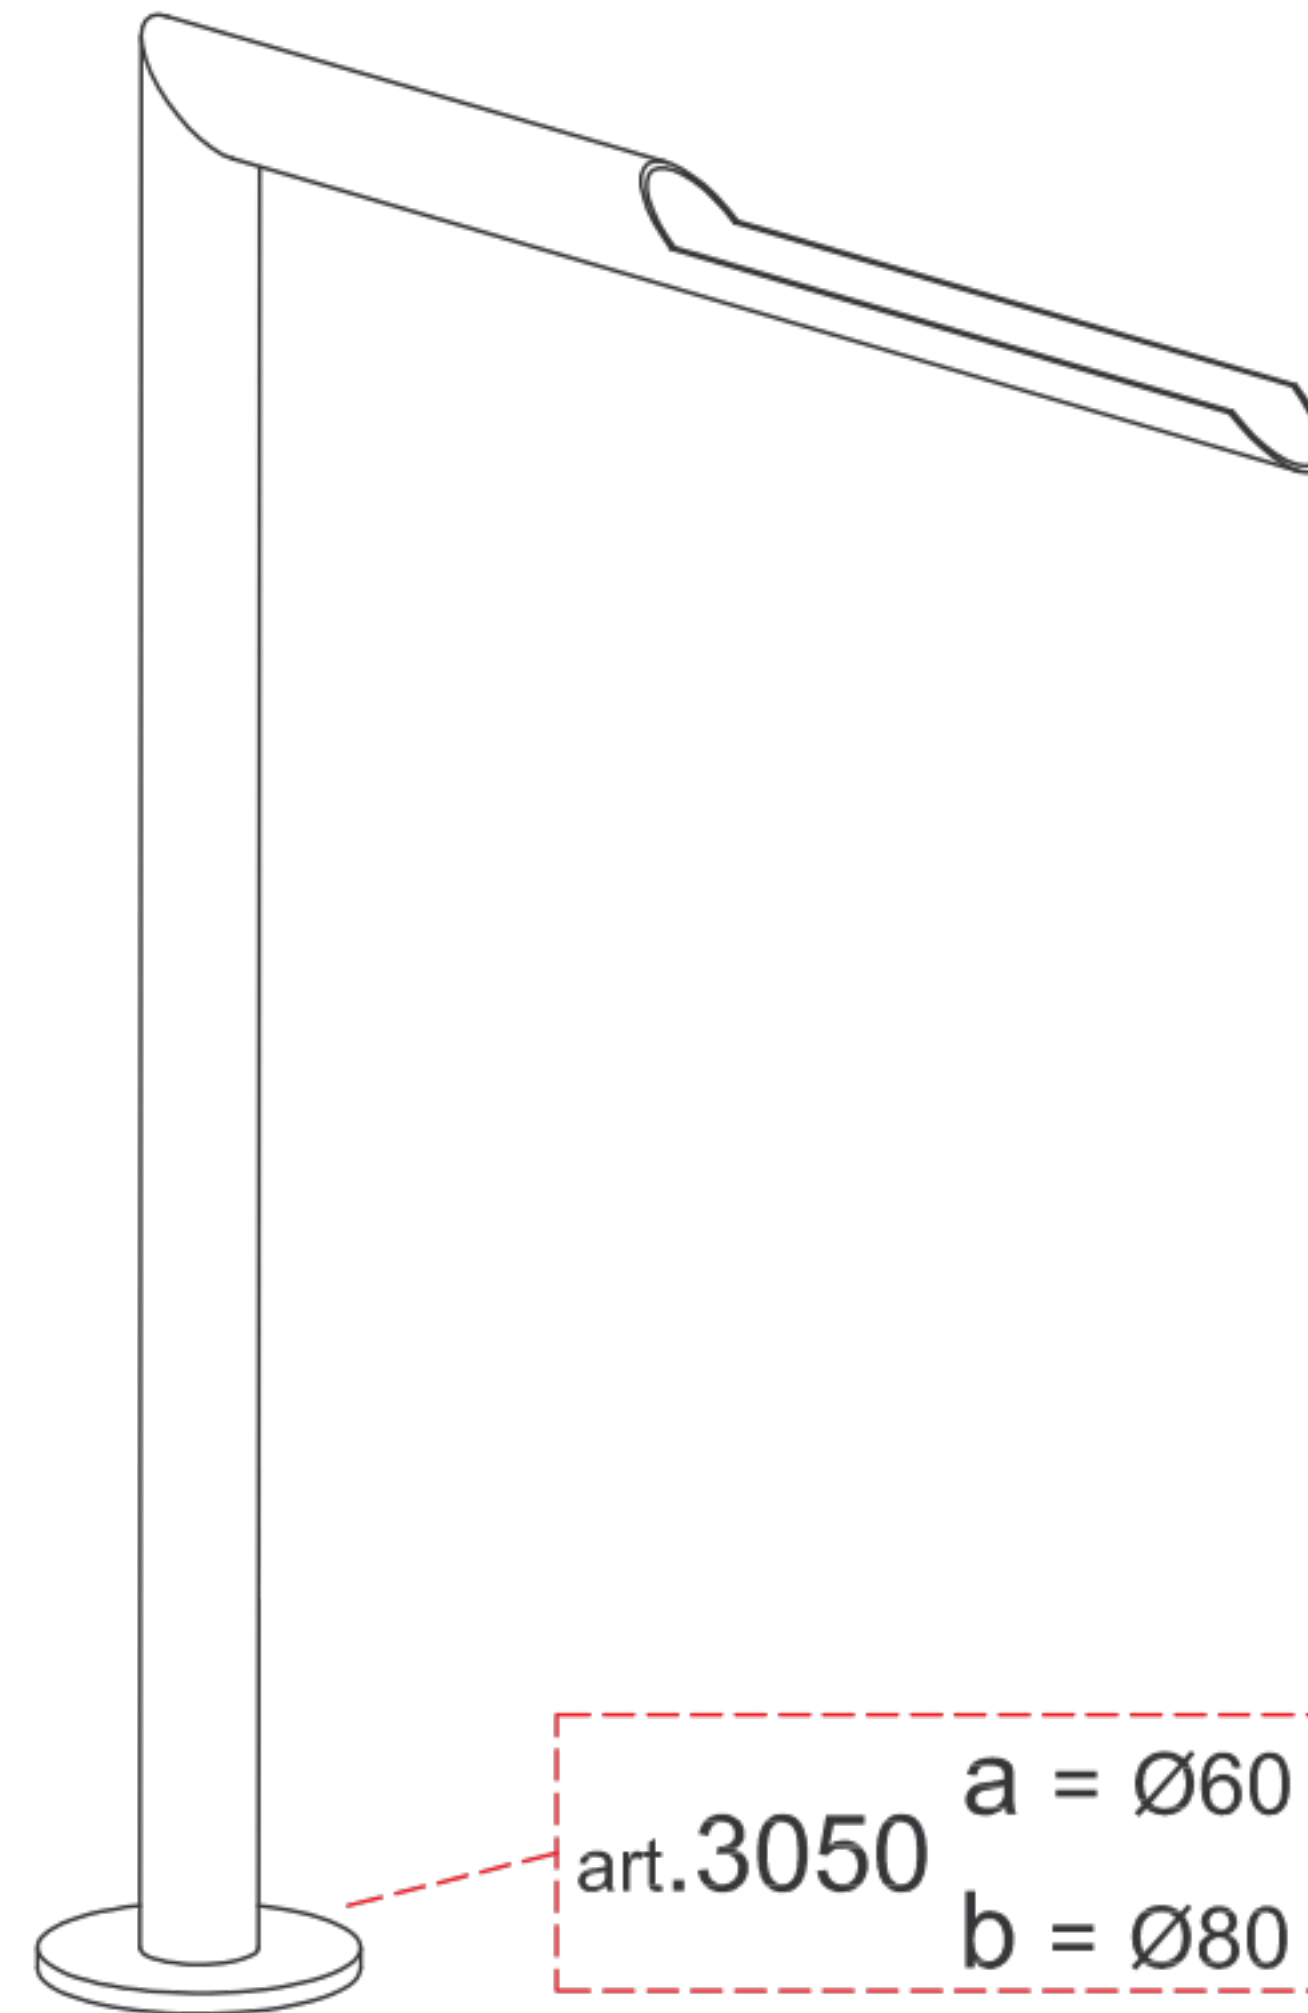

Stk:
Pz:
Pcs:

ART. 2241

WASSERHAHN - RUBINETTO - WATER TAP

Kunde-Cliente-Client

Datum-Data-Date

Edelstahl - Wasserhahn
mit sichtbarem Wasserlauf
Rubinetto in **acciaio inox**
con scorrimento d'acqua a vista
Water tap in **stainless steel**
with running water in sight

a = _____ cm

b = _____ cm

3050

1/2" Innengewinde - Filetto interno - Inner Thread
Ø 25 mm Rohr - Tubo - Tube