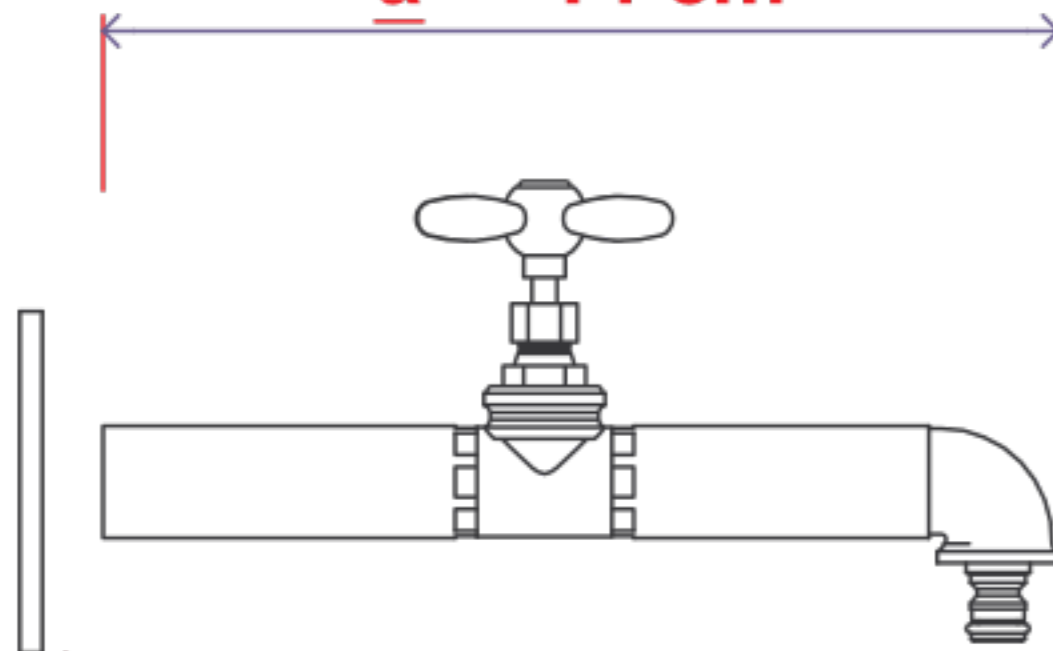

Stk:
Pz:
Pcs:

ART. 2027

WASSERHAHN - RUBINETTO - WATER TAP

Kunde-Cliente-Client

Datum-Data-Date

Wasserhahn mit Kreuzabsperrentil
und Anschluss "Gardena"
Rubinetto con valvola di chiusura a croce
e attacco "Gardena"
Water tap with cross plug valve
and connector "Gardena"

a = _____ cm

3/4"

1/2"

3050

a > 14 cm

a-b

3/4"

1/2" Innengewinde - Filetto interno - Inner Thread

art.3050

a = Ø60 mm

b = Ø80 mm