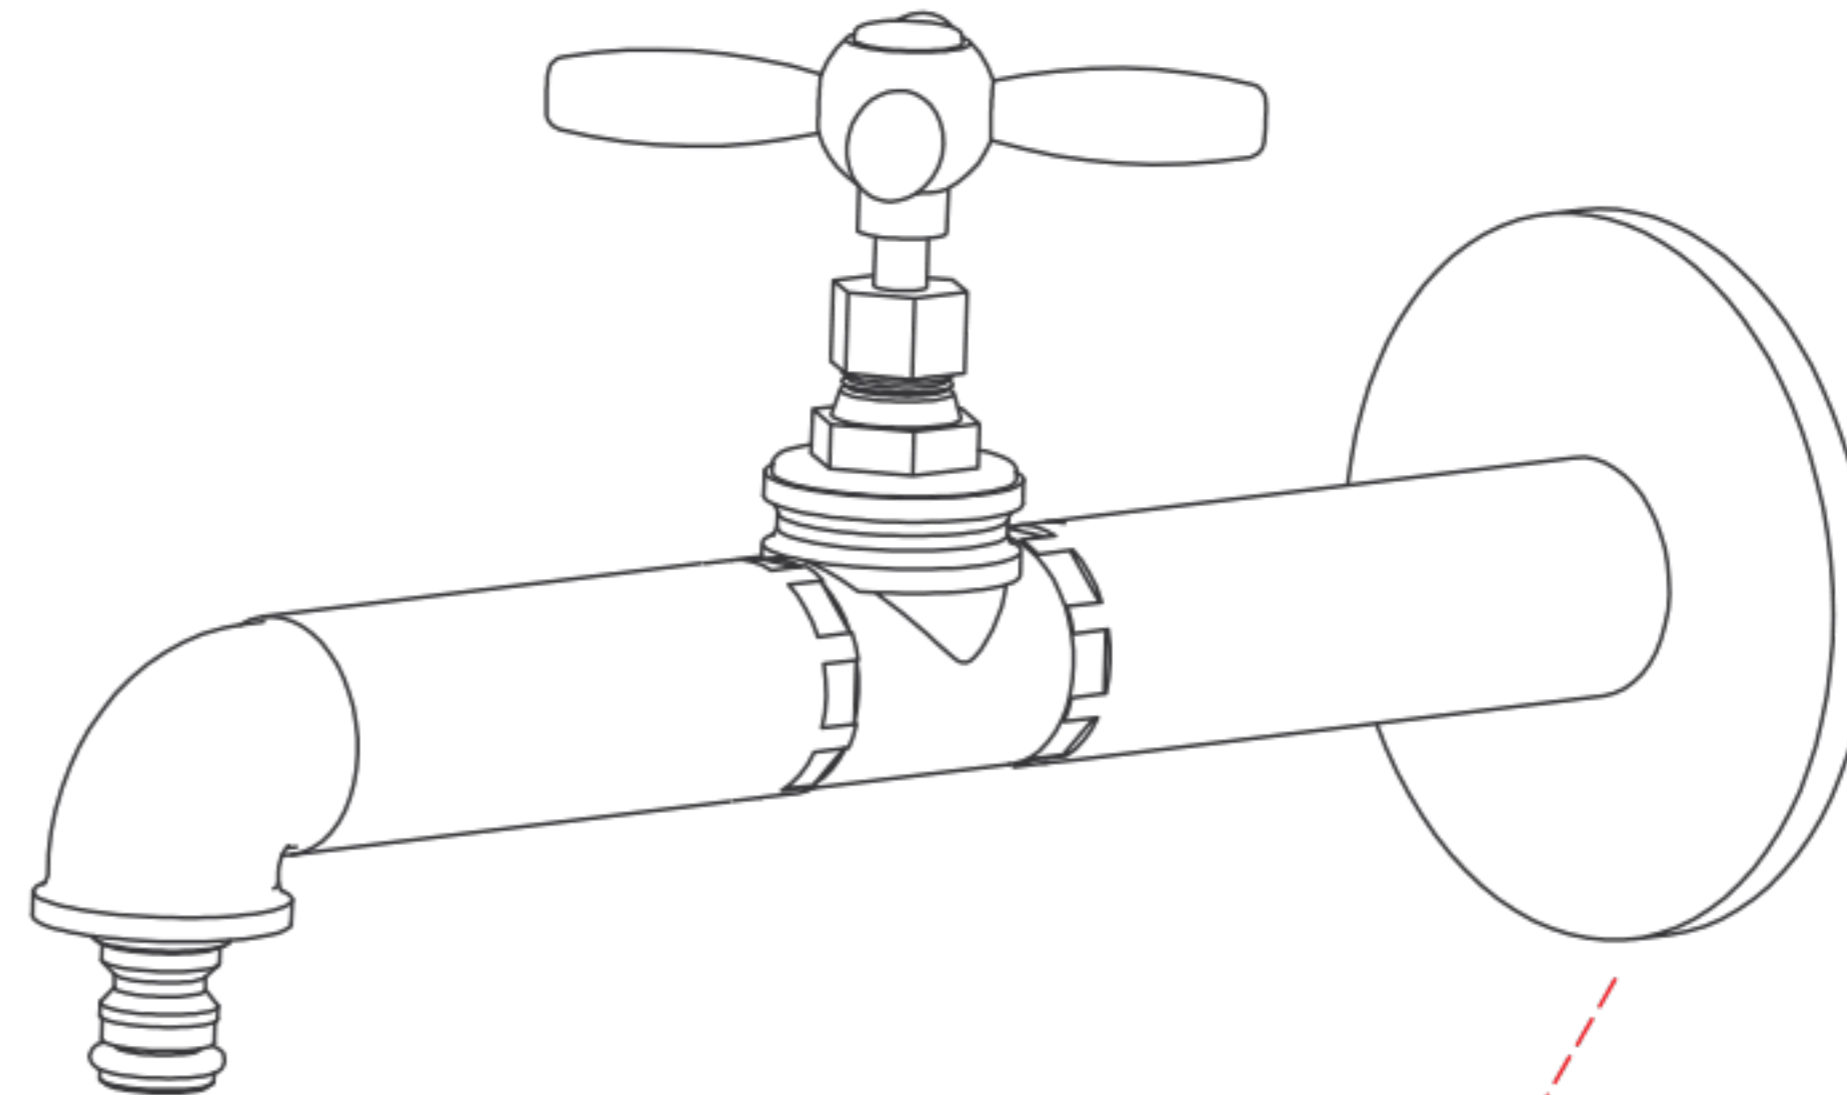

Stk:
Pz:
Pcs:

ART. 2027

WASSERHAHN - RUBINETTO - WATER TAP

Kunde-Cliente-Client

Datum-Data-Date

Wasserhahn mit Kreuzabsperrentil
und Anschluss "Gardena"
Rubinetto con valvola di chiusura a croce
e attacco "Gardena"
Water tap with cross plug valve
and connector "Gardena"

a = _____ cm

3/4"

1/2"

3050

a > 14 cm

a-b

3/4"

1/2" Innengewinde - Filetto interno - Inner Thread

art.3050

a = Ø60 mm

b = Ø80 mm