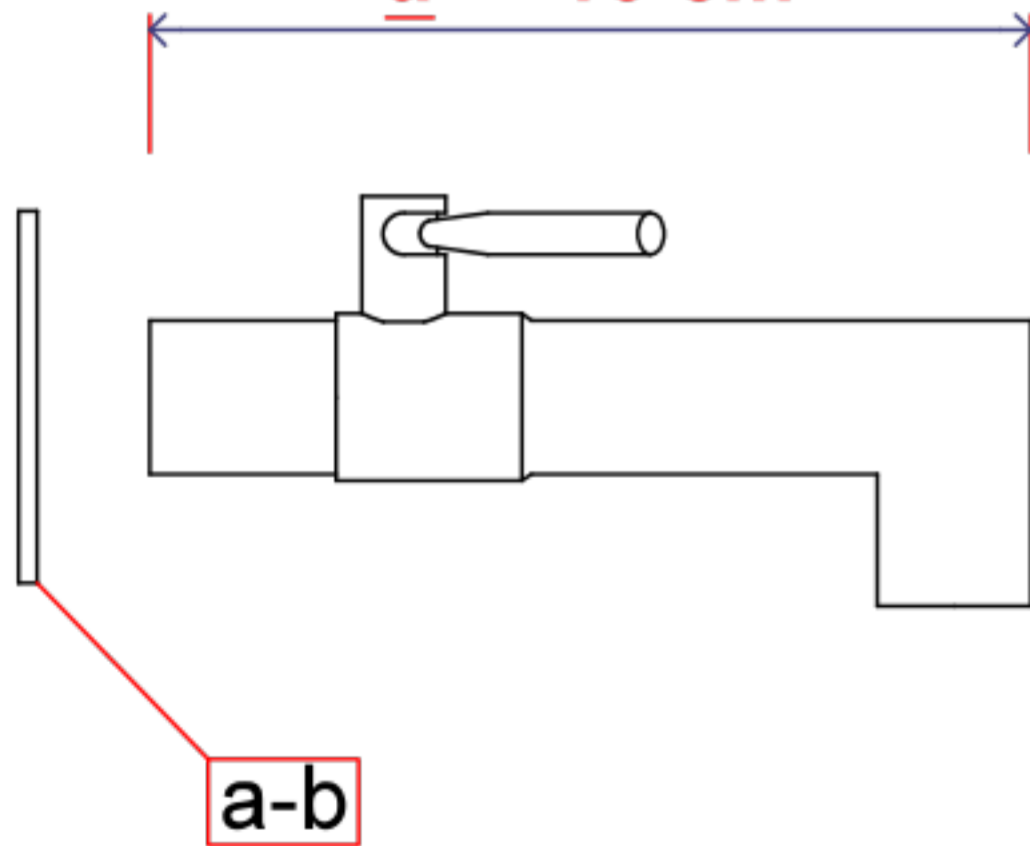

Stk:
Pz:
Pcs:

ART. 1192

WASSERHAHN - RUBINETTO - WATER TAP

Kunde-Cliente-Client

Datum-Data-Date

Edelstahl Wasserhahn
mit Schlauchanschluss und Perlator
Rubinetto in acciaio inox
con attacco tubo e perlatore
Stainless steel water tap
with tube connection and perlator

a = _____ cm

3050

a > 16 cm

1/2" Innengewinde - Filetto interno - Inner Thread