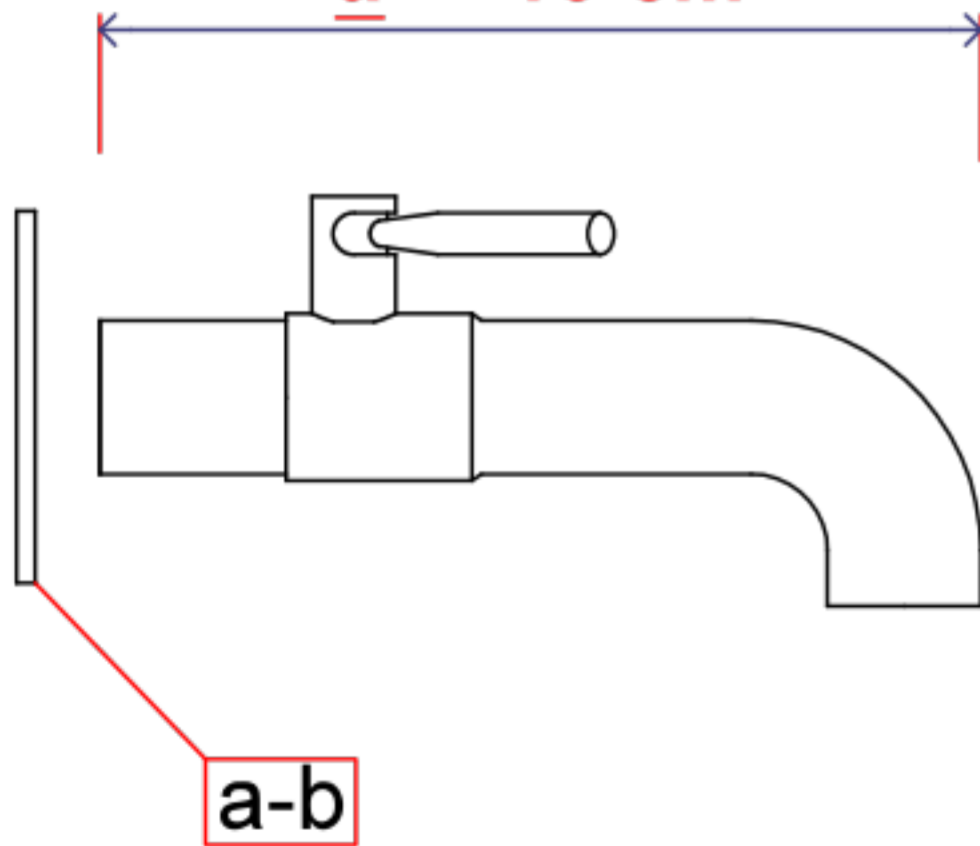

Stk:
Pz:
Pcs:

ART. 1190

WASSERHAHN - RUBINETTO - WATER TAP

Kunde-Cliente-Client

Datum-Data-Date

Edelstahl Wasserhahn
mit Schlauchanschluss und Perlator
Rubinetto in acciaio inox
con attacco tubo e perlatore
Stainless steel water tap
with tube connection and perlator

a = _____ cm

3050

a > 16 cm

1/2" Innengewinde - Filetto interno - Inner Thread